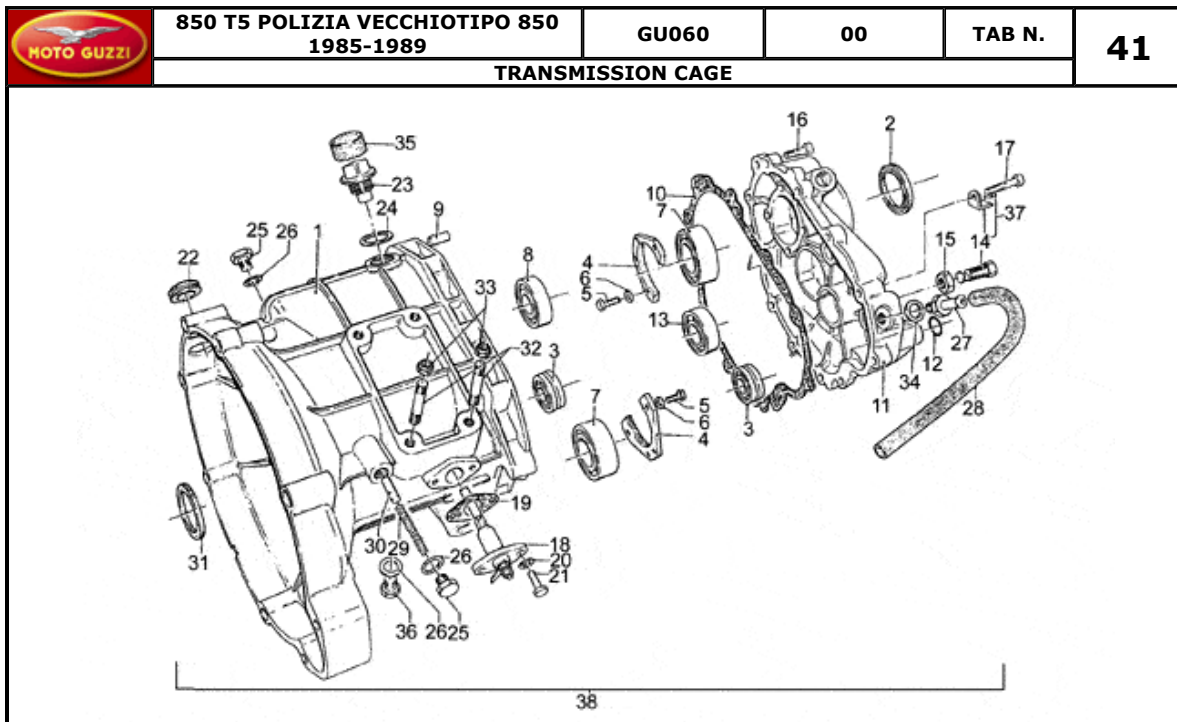

Pos.	Description	Year	I_M	Country	Version	Code	Q.ty	P.Cod.
1	Gearbox, blank	-	-	-	-	GU14200211	1	
2	Gasket ring 35x47x7	-	-	-	-	GU90403547	1	
3	Roller bearing 17x35x15	-	-	-	-	GU92256218	2	
4	Plate	-	-	-	-	GU14213803	2	
5	Hex socket screw M6X16	-	-	-	-	GU98622316	6	
6	Washer 6,4x10x0,7	-	-	-	-	GU14217901	6	
7	Ball bearing AF/AS 25x52	-	-	-	-	GU92218424	2	
8	Roller bearing AS 17x47x14	-	-	-	-	GU92234717	1	
9	Pin	-	-	-	-	GU95512081	2	
10	Gasket	-	-	-	-	GU14201110	1	
11	Box cover, blank	-	-	-	-	GU18200802	1	
12	O-ring 13,95x2,92	-	-	-	-	GU90706140	1	
13	Ball bearing AP 17x47x14	-	-	-	-	GU92201417	1	
14	Screw	-	-	-	-	GU14237800	1	
15	Low nut M12x1,25	-	-	-	-	GU92602512	1	
16	Hex socket screw M6X25	-	-	-	-	GU98622325	9	
17	Screw M6X35	-	-	-	-	GU98620335	1	
18	Neutral indicator switch	-	-	-	-	GU12207200	1	
19	Gasket	-	-	-	-	GU12207700	1	
20	Washer	-	-	-	-	GU95000206	2	
21	Hex screw M6X16	-	-	-	-	GU98054316	2	
22	Plug	-	-	-	-	GU93180220	1	
23	Oil unload plug	-	-	-	-	GU12003702	1	
24	Gasket 20,1x28x2	-	-	-	-	GU95100709	1	
25	Plug	-	-	-	-	GU95980610	1	
26	Gasket	-	-	-	-	GU10528900	3	
27	Oil breather valve	-	-	-	-	GU14204955	1	
28	Rubber pipe 12,5X7,8 5/16"	-	-	-	-	GU00823956080	1	
29	Lever return spring	-	-	-	-	GU94321067	1	
30	Pawl	-	-	-	-	GU55234700	1	
31	Gasket ring 35x47x7/6,5	-	-	-	-	GU90403548	1	
32	Stud bolt	-	-	-	-	GU96508032	2	
33	Nut	-	-	-	-	GU92630108	1	
34	Gasket 8,25x15x1	-	-	-	-	GU12154200	1	
35	Plug	-	-	-	-	GU39616800	1	
36	Oil level plug	-	-	-	-	GU95980214	1	
37	Support	-	-	-	-	GU28424645	1	
38	Gearbox assy., blank	-	-	-	-	GU28991560	1