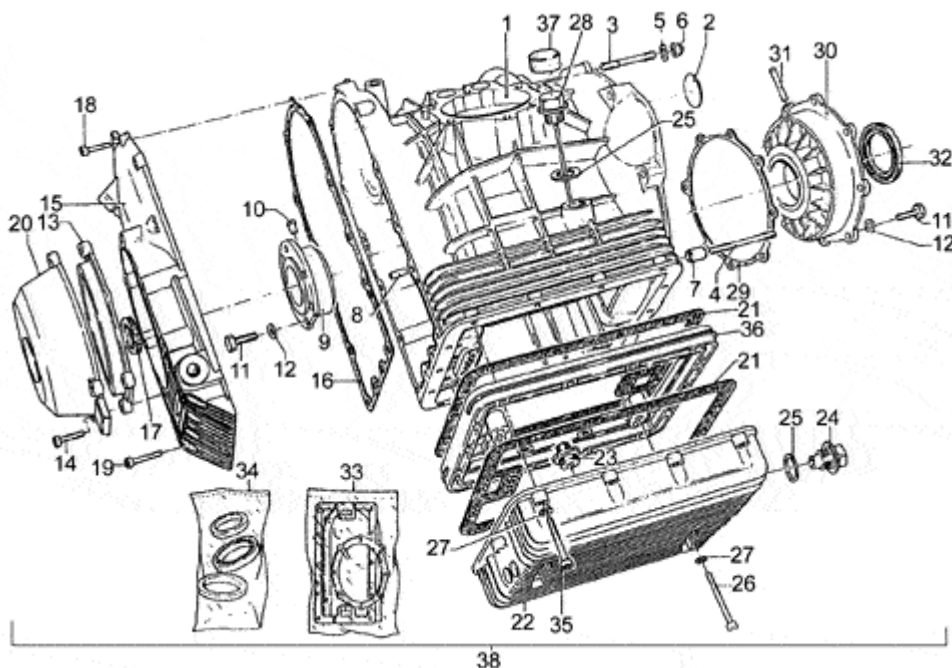

Pos.	Description	Year	I_M	Country	Version	Code	Q.ty	P.Cod.									
									1	Crankcase	-	-	-	-	GU14000765	1	
2	Disc	-	-	-	-	GU12003900	1										
3	Stud bolt M8X66	-	-	-	-	GU96508066	4										
4	Stud bolt M8x75	-	-	-	-	GU96508075	2										
5	Washer	-	-	-	-	GU95004208	5										
6	Nut M8X1,25	-	-	-	-	GU92602208	6										
7	Coupling bush	-	-	-	-	GU12018900	2										
8	Pin	-	-	-	-	GU95512081	2										
9	Complete flange	-	-	-	std	GU14011900	1										
	Flange min.0,2 mm	-	-	-	M	GU14011901	1										
10	Pin	-	-	-	-	GU12012200	1										
11	Screw M8X25	-	-	-	-	GU98054425	14										
12	Spring washer 8x15x0,3	-	-	-	-	GU61270300	14										
13	Flange	-	-	-	-	GU18001150	1										
14	Screw	-	-	-	-	GU98310630	4										
15	Timing system cover	-	-	-	-	GU14001400	1										
16	Cover gasket	-	-	-	-	GU12001200	1										
17	Gasket ring 28x38x7	-	-	-	-	GU90402840	1										
18	Hex socket screw M6X25	-	-	-	-	GU98622325	8										
19	Screw M6X35	-	-	-	-	GU98620335	6										
20	Cover	-	-	-	-	GU18001650	1										
21	Sump gasket	-	-	-	-	GU14003600	2										
22	Engine oil sump, blank	-	-	-	-	GU14003501	1										
23	Oil filter union 61 mm	-	-	-	-	GU14003800	1										
24	Oil unload plug	-	-	-	-	GU12003702	1										
25	O-ring 17,86X2,62	-	-	-	M4	GU90706178	1										
	Gasket 20,1x28x2	-	-	-	M3	GU95100709	1										
26	Screw	-	-	-	-	GU98052390	4										
27	Washer 6,15x11x0,8	-	-	-	-	GU95004206	18										
28	Oil filler plug	-	-	-	M3	GU28004950	1										
	Oil plug	-	-	-	M4	GU30004910	1										
29	Gasket	-	-	-	-	GU12011800	1										
30	Complete flange	-	-	-	std	GU12011400	1