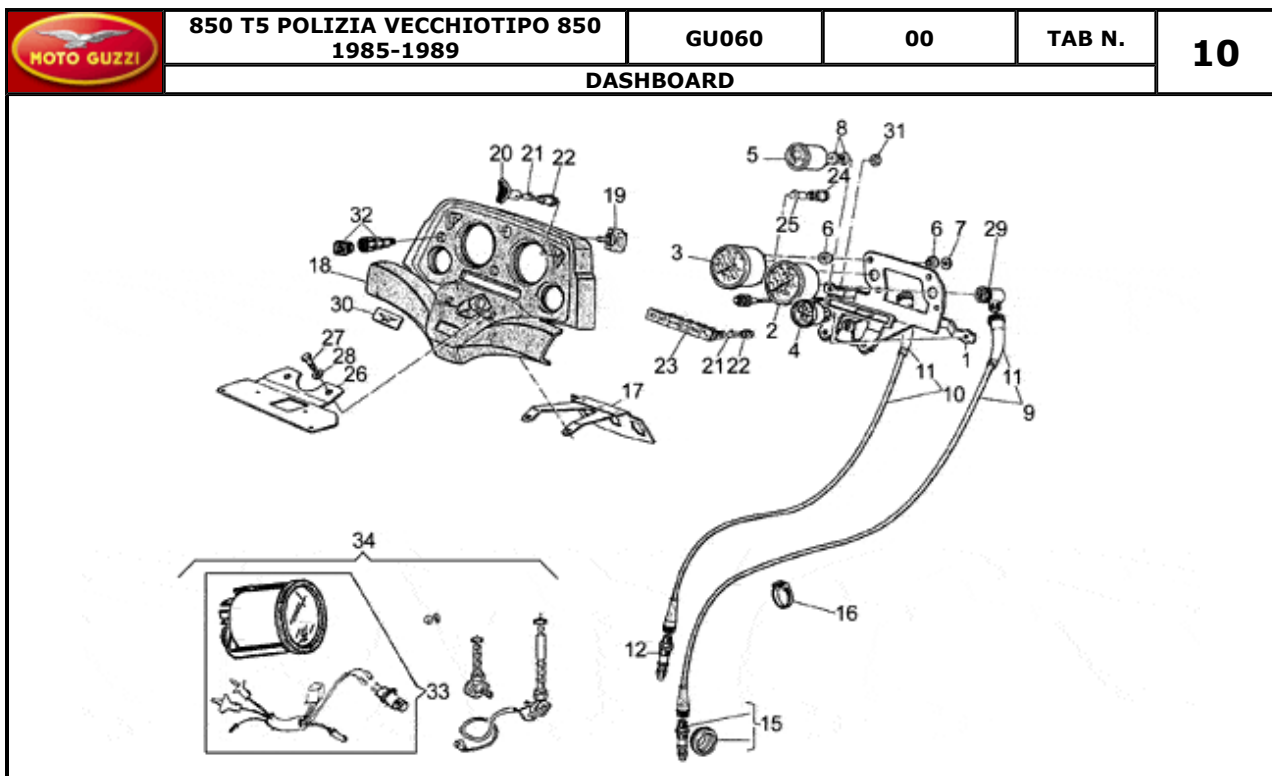

Pos.	Description	Year	I_M_	Country	Version	Code	Q.ty	P.Cod.
1	Plate	-	-	-	-	GU28764045	1	
2	Speedometer	-	-	-	-	GU17761560	1	
3	Tachometer	-	-	-	-	GU17767260	1	
4	Voltmeter	-	-	-	-	GU29784960	1	
5	Fuel level sensor	-	-	-	-	GU27784685	1	
6	Rubber spacer	-	-	-	-	GU17765560	10	
7	Washer	-	-	-	-	GU95100060	5	
8	Rubber spacer	-	-	-	-	GU17783960	4	
9	Speedometer transmission	-	-	-	-	GU12760400	1	
10	Rev counter transmission	-	-	-	-	GU19768100	1	
11	Sheath	-	-	-	-	GU17762200	2	
12	Gear Z=14	-	-	-	-	GU14769200	1	
15	Odometer gear	-	-	-	-	GU29762550	1	
16	Hose clamp 2,4x92	-	-	-	-	GU49609601	4	
17	Plate	-	-	-	-	GU28749760	1	
18	Dashboard	-	-	-	-	GU28766145	1	
19	Switch	-	-	-	-	GU18745701	1	
20	Blinker indicator light holder	-	-	-	-	GU65758970	2	
21	Lamp 12V-1,2W	-	-	-	-	GU93450140	8	
22	Lampholder	-	-	-	-	GU19768680	8	
23	Lamp support+cable	-	-	-	-	GU28766950	1	
24	Lampholder	-	-	-	-	GU14768650	2	
25	Lamp 12v-3w	-	-	-	-	GU93450120	3	
26	Support plate	-	-	-	-	GU28502347	1	
27	Screw	-	-	-	-	GU98074416	2	
28	Washer	-	-	-	-	GU95007208	2	
29	Gear 90°	-	-	-	-	GU17768360	2	
30	Decal "Aquila"	-	-	-	-	GU28769550	1	
31	Nut	-	-	-	-	GU92630105	4	
32	Fuel reserve indicator	-	-	-	R	GU28103081	1	
33	Fuel reserve indicator	-	-	-	-	GU28103081	1	
34	Clock modification kit	-	-	-	R	GU27103085003	1