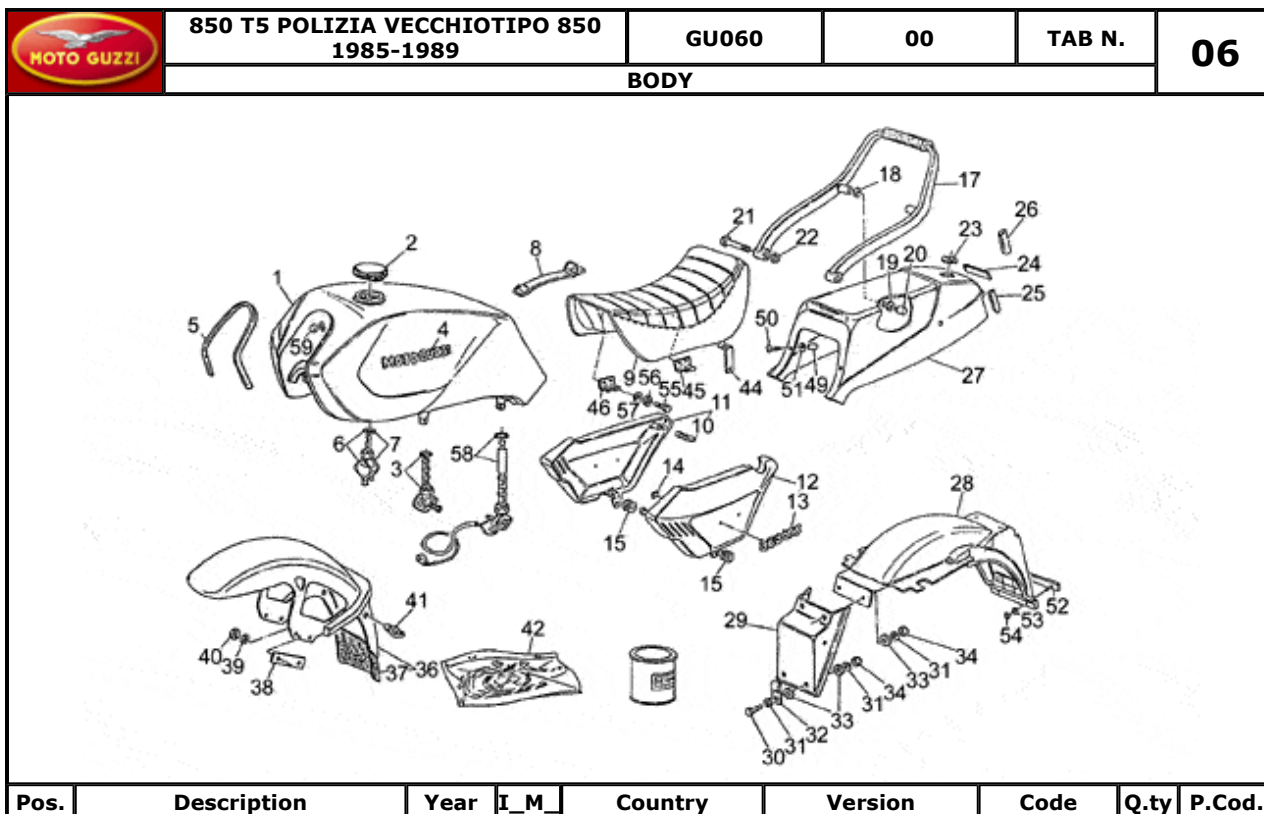

Pos.	Description	Year	I_M	Country	Version	Code	Q.ty	P.Cod.
1	Fuel tank	-	-	-	-	gr GU281002451	1	
	Fuel tank	-	-	-	-	a.p. GU28100245	1	
2	Tank cap	-	-	-	-	GU28103946	1	
3	RH fuel cock	-	-	-	R	GU23105470	1	
4	"Moto Guzzi" dataplate	-	-	-	-	GU28917300	2	
5	Gasket	-	-	-	-	GU00823931070	1	
6	RH fuel cock	-	-	-	-	GU17105460	1	
7	LH fuel cock	-	-	-	-	GU17105461	1	
8	Fixing snap	-	-	-	-	GU14102600	1	
9	Saddle	-	-	-	-	GU28460580	1	
10	Pin	-	-	-	-	GU27471920	4	
11	RH side cover	-	-	-	-	gr GU284762001	1	
	RH accumulator cover, sky blue	-	-	-	-	a.p. GU28476249	1	
12	LH side cover blank	-	-	-	-	gr GU284763001	1	
	LH accumulator cover, sky blue	-	-	-	-	a.p. GU28476345	1	
13	Name plate 850 T5	-	-	-	-	GU28922000	2	
14	Plate	-	-	-	-	GU39922200	4	
15	Rubber spacer	-	-	-	-	GU91551082	2	
17	Pillion grab bar	-	-	-	-	GU28464301	1	
18	Washer	-	-	-	-	GU28478645	2	
19	Spacer	-	-	-	-	GU28471845	2	
20	Pin	-	-	-	-	GU28471945	2	
21	Fixing pin	-	-	-	-	GU28466845	2	
22	Washer 10,5X18X0,8	-	-	-	-	GU95129180	2	
23	Rubber spacer	-	-	-	-	GU28479945	1	
24	"MotoGuzzi" dec.	-	-	-	-	GU28923400	1	
25	LH gasket	-	-	-	-	GU28439846	1	
26	RH gasket	-	-	-	-	GU28439845	1	
27	Rear fairing, blank	-	-	-	-	gr GU284726451	1	
	Rear fairing, sky blue	-	-	-	-	a.p. GU28472645	1	
28	Rear mudguard	-	-	-	-	GU28437010	1	
29	Splash guard	-	-	-	-	GU14438750	1	
30	Hex screw M6X20	-	-	-	-	GU98054320	2	
31	Washer 6,4x12x1,2	-	-	-	-	GU95100141	1