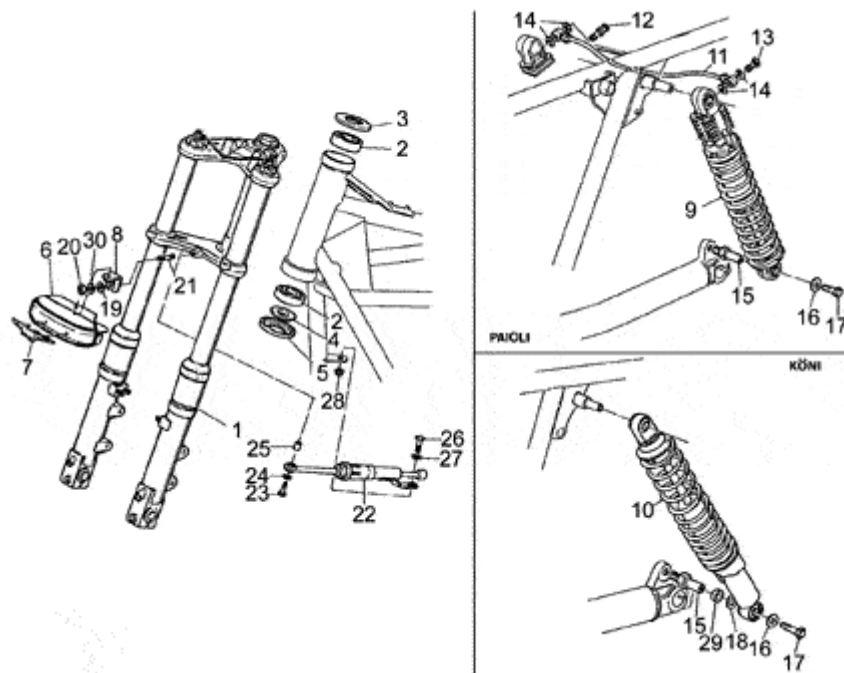

850 T5 POLIZIA VECCHIOTIPO 850 1985-1989	GU060	00	TAB N.	30
	FRONT/REAR SHOCK ABSORBER				

Pos.	Description	Year	I_M	Country	Version	Code	Q.ty	P.Cod.
1	Front fork assy	-	-	-	-	GU28490245	1	
2	Tap.roller bearing	-	-	-	-	GU92249225	2	
3	Cup	-	-	-	-	GU14494600	1	
4	Clearance washer	-	-	-	-	GU14516700	1	
5	Dust cover	-	-	-	-	GU14517000	1	
6	Guard	-	-	-	-	GU28497845	1	
7	Decal "Aquila"	-	-	-	-	GU29482000	1	
8	Clamp	-	-	-	-	GU29578800	1	
9	Shock absorber-pair	-	-	-	-	GU28999240	1	
10	Shock absorber	-	-	-	-	GU28550263	2	
11	Pipe	-	-	-	-	GU28556145	1	
12	Air valve	-	-	-	-	GU28556250	1	
13	Bored screw	-	-	-	-	GU28556450	1	
14	Copper washer	-	-	-	-	GU28556350	4	
15	Pin	-	-	-	-	GU28555200	2	
16	Washer	-	-	-	-	GU95100239	2	
17	Screw	-	-	-	-	GU98074416	2	
18	Washer	-	-	-	-	GU95100535	4	
19	Washer 6,4x12x1,2	-	-	-	-	GU95100141	1	
20	Nut	-	-	-	-	GU92602206	1	
21	Stud bolt	-	-	-	-	GU96451316	1	
22	Steering shock absorber	-	-	-	-	GU17530260	1	
23	Screw	-	-	-	-	GU98052330	1	
24	Washer 6,4x12x1,2	-	-	-	-	GU95100141	1	
25	Spacer	-	-	-	-	GU91180605	1	
26	Hex screw M6X20	-	-	-	-	GU98054320	1	
27	Washer	-	-	-	-	GU95000206	1	
28	Nut M6x1	-	-	-	-	GU92630206	1	
29	Spacer	-	-	-	-	GU91181804	2	
30	Notched washer	-	-	-	-	GU95021106	1