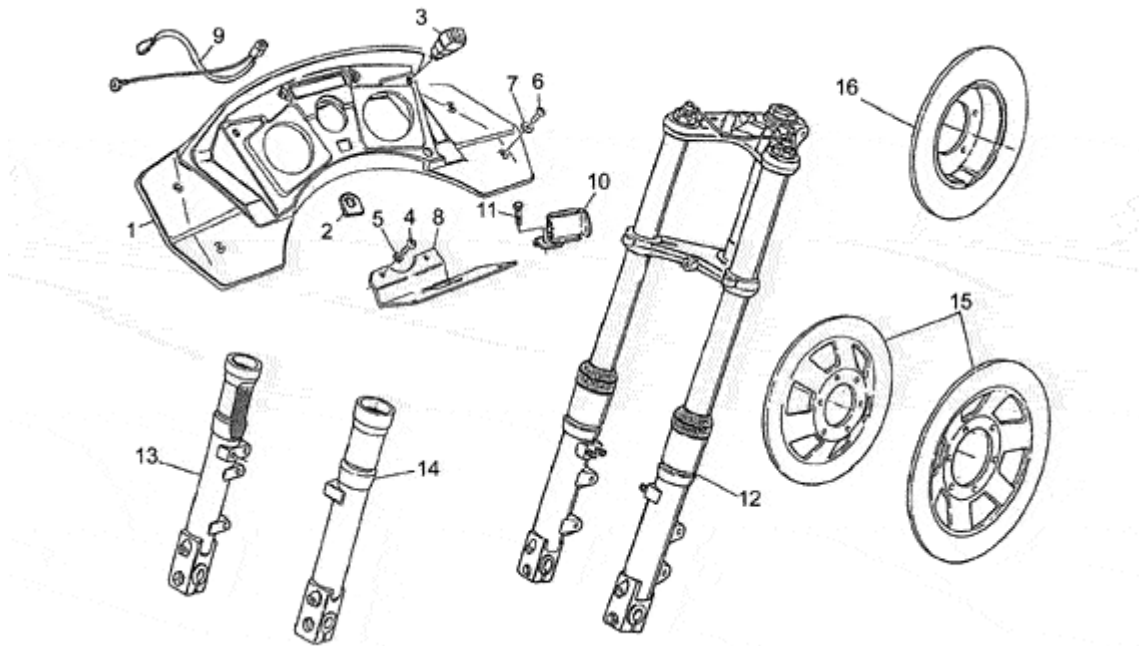

850 T5 POLIZIA VECCHIOTIPO 850 1985-1989	GU060	00	TAB N.	13
	FRONT FORK 850T5 CARAB.1989				

Pos.	Description	Year	I_M	Country	Version	Code	Q.ty	P.Cod.
1	Dashboard	-	-	-	-	GU28766280	1	
2	Plate	-	-	-	-	GU28780980	1	
3	Fuel reserve indicator	-	-	-	-	GU28103081	1	
4	Screw	-	-	-	-	GU98074416	2	
5	Washer	-	-	-	-	GU95007208	2	
6	Screw	-	-	-	-	GU98230620	4	
7	Washer	-	-	-	-	GU29577860	4	
8	Plate	-	-	-	-	GU29502347	1	
9	Fuel reserve ind. cable	-	-	-	-	GU28759880	1	
10	Siren-headlight support	-	-	-	-	GU28756781	1	
11	Screw	-	-	-	-	GU98623514	1	
12	Front fork	-	-	-	-	GU28490280	1	
13	RH sleeve	-	-	-	-	GU28522580	1	
14	LH sleeve	-	-	-	-	GU28522680	1	
15	Front brake disc	-	-	-	-	GU28613345	2	
16	Rear brake disc	-	-	-	-	GU14635750	1