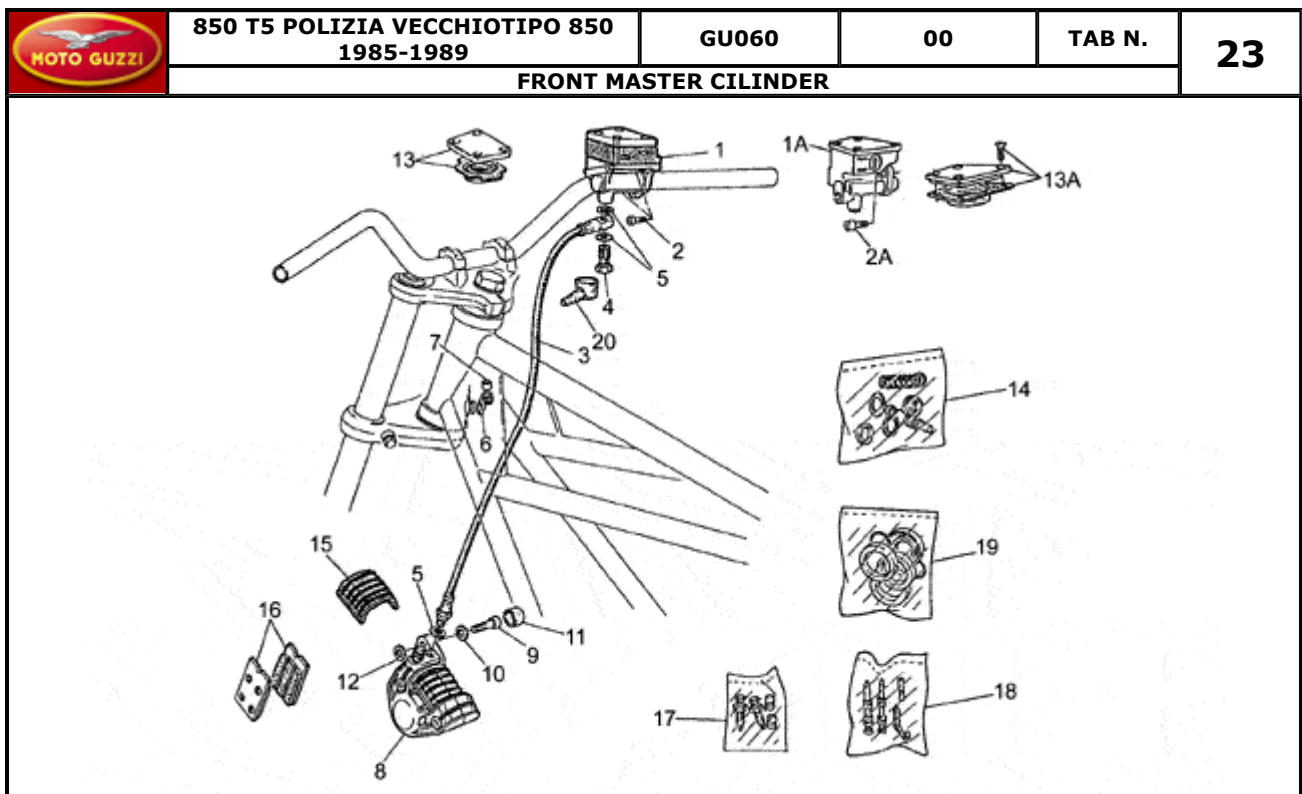

Pos.	Description	Year	I_M	Country	Version	Code	Q.ty	P.Cod.
1	Front master cilinder	-	-	-	2A	GU28660250	1	
	Front master cilinder	-	-	-	1A	GU28660200	1	
2	Screw	-	-	-	1A	GU98622214	2	
	Screw	-	-	-	2A	GU98812216	2	
3	Front brake hose	-	-	-	-	GU28657140	1	
4	Oil pipe screw *	-	-	-	-	GU95990028	1	
5	Gasket	-	-	-	-	GU25656100	2	
6	Hose clamp	-	-	-	-	GU17658460	1	
7	Ring	-	-	-	-	GU17658260	1	
8	RH front brake caliper	-	-	-	-	GU28653001	1	
9	Screw	-	-	-	-	GU98054525	2	
10	Washer 10,5X18X0,8	-	-	-	-	GU95129180	2	
11	Plug	-	-	-	-	GU14498550	2	
12	Clearance washer 0,8 mm	-	-	-	-	GU95100333	1	
	Clearance washer 0,5 mm	-	-	-	-	GU95100332	1	
13	Cover	-	-	-	2A	GU23661110	1	
	Cover	-	-	-	1A	GU28661100	1	
14	Brake mast.cyl rev. kit	-	-	-	1A	GU28659300	1	
	Brake m.cyl revision kit	-	-	-	2A	GU28659310	1	
15	Brake caliper cover	-	-	-	-	GU17654760	1	
16	Pads (pair) Frendo 222	-	-	-	-	GU28654601	1	
17	Bleeder+cap	-	-	-	-	GU17659260	1	
18	Pins+Caliper springs	-	-	-	-	GU14659100	1	
19	Brake caliper rev. kit	-	-	-	-	GU14659000	1	
20	Cap	-	-	-	-	GU39663801	1