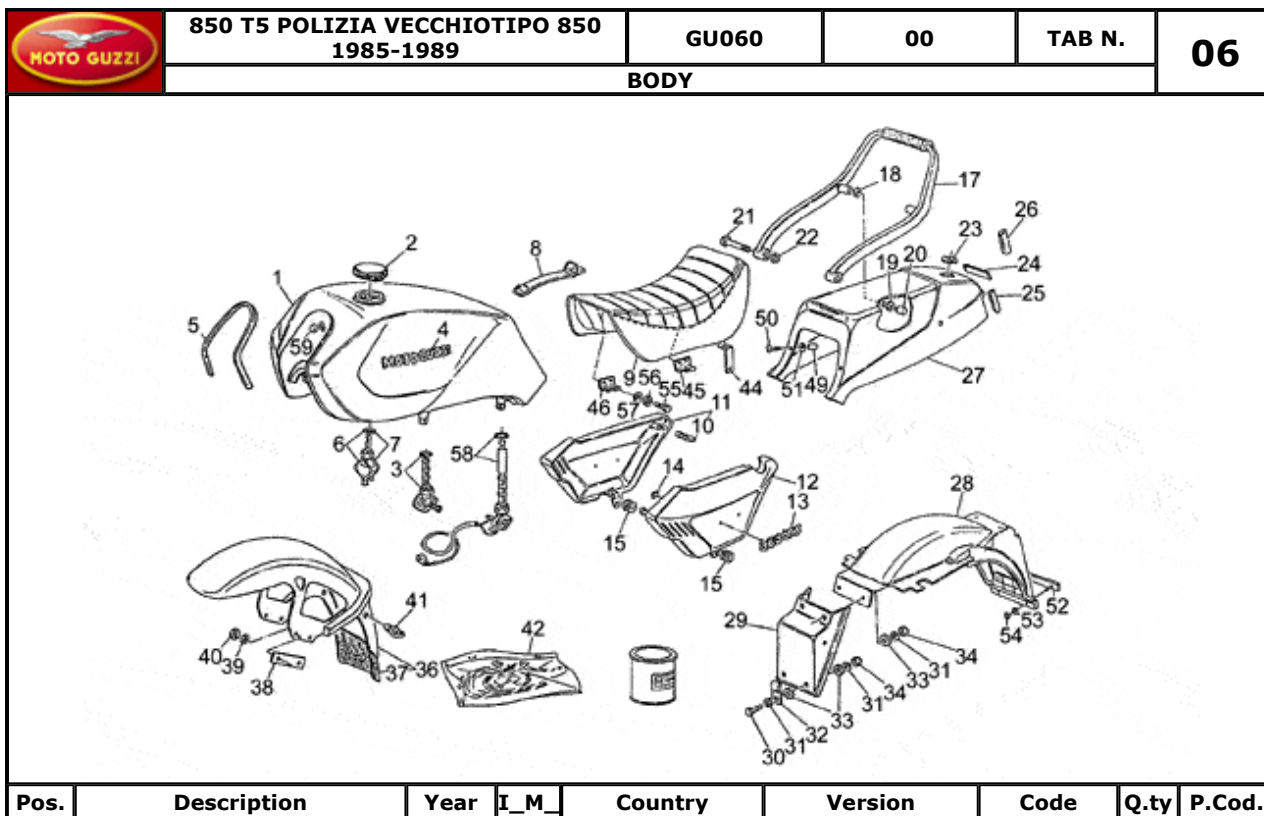

Pos.	Description	Year	I_M_	Country	Version	Code	Q.ty	P.Cod.
1	Fuel tank	-	-	-	-	gr GU281002451	1	
	Fuel tank	-	-	-	-	a.p. GU28100245	1	
2	Tank cap	-	-	-	-	GU28103946	1	
3	RH fuel cock	-	-	-	R	GU23105470	1	
4	"Moto Guzzi" dataplate	-	-	-	-	GU28917300	2	
5	Gasket	-	-	-	-	GU00823931070	1	
6	RH fuel cock	-	-	-	-	GU17105460	1	
7	LH fuel cock	-	-	-	-	GU17105461	1	
8	Fixing snap	-	-	-	-	GU14102600	1	
9	Saddle	-	-	-	-	GU28460580	1	
10	Pin	-	-	-	-	GU27471920	4	
11	RH side cover	-	-	-	-	gr GU284762001	1	
	RH accumulator cover, sky blue	-	-	-	-	a.p. GU28476249	1	
12	LH side cover blank	-	-	-	-	gr GU284763001	1	
	LH accumulator cover, sky blue	-	-	-	-	a.p. GU28476345	1	
13	Name plate 850 T5	-	-	-	-	GU28922000	2	
14	Plate	-	-	-	-	GU39922200	4	
15	Rubber spacer	-	-	-	-	GU91551082	2	
17	Pillion grab bar	-	-	-	-	GU28464301	1	
18	Washer	-	-	-	-	GU28478645	2	
19	Spacer	-	-	-	-	GU28471845	2	
20	Pin	-	-	-	-	GU28471945	2	
21	Fixing pin	-	-	-	-	GU28466845	2	
22	Washer 10,5X18X0,8	-	-	-	-	GU95129180	2	
23	Rubber spacer	-	-	-	-	GU28479945	1	
24	"MotoGuzzi" dec.	-	-	-	-	GU28923400	1	
25	LH gasket	-	-	-	-	GU28439846	1	
26	RH gasket	-	-	-	-	GU28439845	1	
27	Rear fairing, blank	-	-	-	-	gr GU284726451	1	
	Rear fairing, sky blue	-	-	-	-	a.p. GU28472645	1	
28	Rear mudguard	-	-	-	-	GU28437010	1	
29	Splash guard	-	-	-	-	GU14438750	1	
30	Hex screw M6X20	-	-	-	-	GU98054320	2	
31	Washer 6,4x12x1,2	-	-	-	-	GU95100141	1