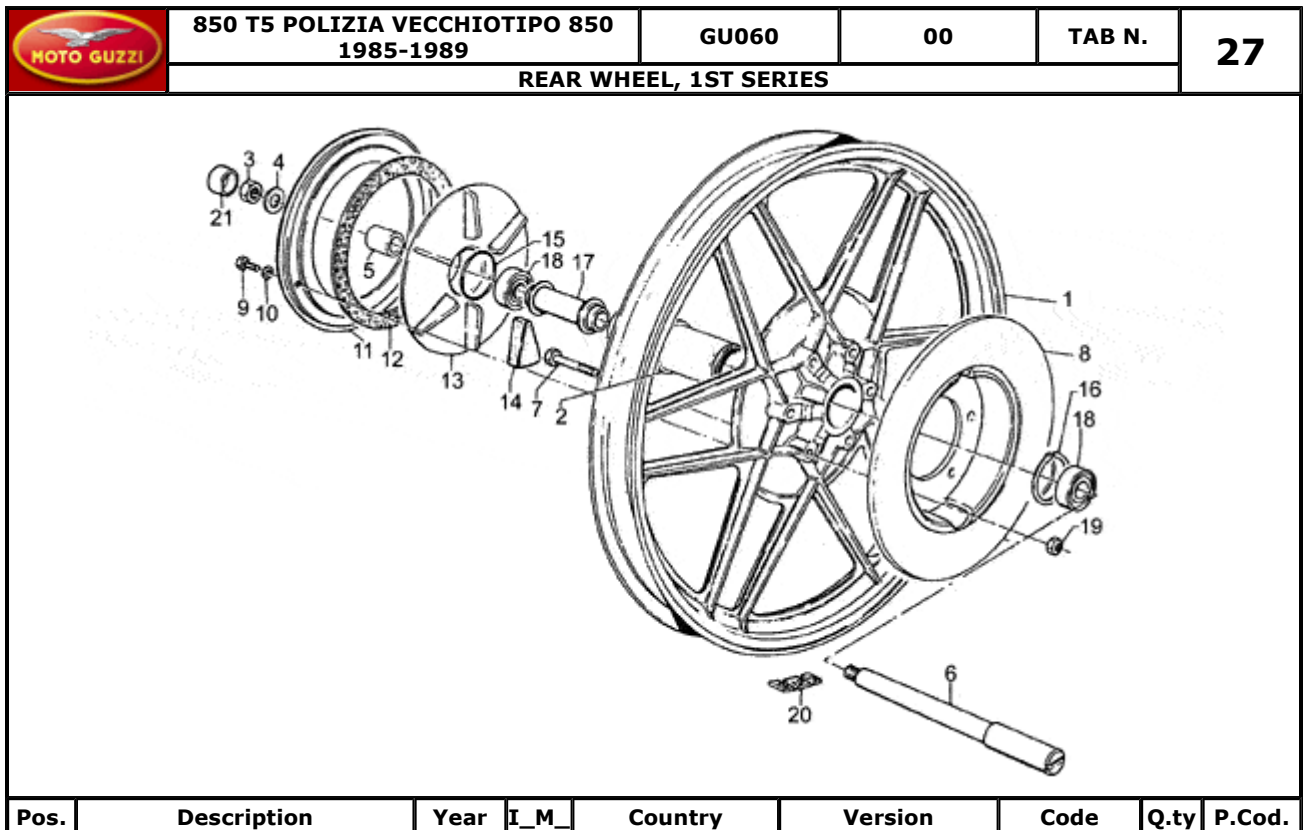

Pos.	Description	Year	I_M	Country	Version	Code	Q.ty	P.Cod.
1	Rear wheel	-	-	-	-	GU14630650	1	
2	Hub	-	-	-	-	GU12632250	1	
3	Nut M6X1,5	-	-	-	-	GU92602316	1	
4	Washer	-	-	-	E-M1-O2	GU14081811	1	
5	Spacer	-	-	-	-	GU17634150	1	
6	Pin	-	-	-	-	GU17633360	1	
7	Rear wheel spindle	-	-	-	-	GU28633300	1	
7	Screw	-	-	-	-	GU98052450	6	
8	Rear brake disc	-	-	-	-	GU14635750	1	
9	Hex screw M6X20	-	-	-	-	GU98054320	3	
10	Notched washer	-	-	-	-	GU95021106	3	
11	Flange	-	-	-	-	GU14335650	1	
12	Ring	-	-	-	-	GU14335350	1	
13	Flexible coupling disc	-	-	-	-	GU14335203	1	
14	Rubber cush drive hub	-	-	-	-	GU01336800	12	
15	O-ring	-	-	-	-	GU90706490	1	
16	Circlip	-	-	-	-	GU90271055	1	
17	Bearing internal spacer	-	-	-	-	GU14634050	1	
18	Ball bearing 20X47X14	-	-	-	-	GU92204220	2	
19	Nut	-	-	-	-	GU92630508	6	
20	Counterweight	-	-	-	-	GU14616150	1	
21	Plug	-	-	-	-	GU62616800	1