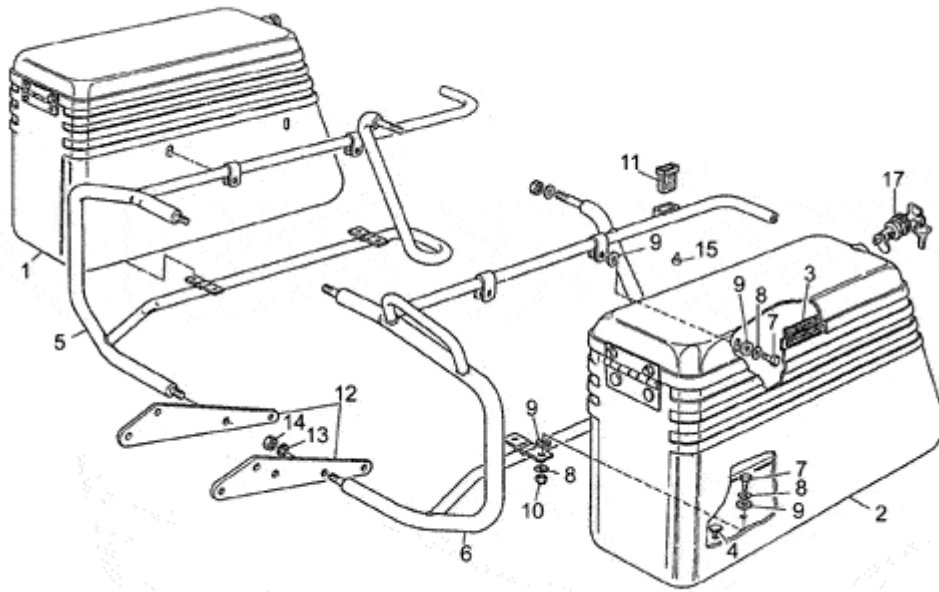

850 T5 POLIZIA VECCHIOTIPO 850 1985-1989	GU060	00	TAB N.	03
	SADDLEBAGS KIT				

Pos.	Description	Year	I_M	Country	Version	Code	Q.ty	P.Cod.
1	RH side bag assy, sky blue	-	-	-	fb a.p	GU28482545	1	
2	LH side bag assy, sky blue	-	-	-	fb a.p	GU28485745	1	
3	Cover gasket	-	-	-	-	GU28483946	2	
4	Drift	-	-	-	-	GU19705900	2	
5	RH support	-	-	-	-	GU28485045	1	
6	LH support	-	-	-	-	GU28486545	1	
7	Hex screw M6X20	-	-	-	-	GU98054320	12	
8	Washer 6,4x12x1,2	-	-	-	-	GU95100141	12	
9	Rubber spacer	-	-	-	-	GU93110060	24	
10	Nut	-	-	-	-	GU92602206	8	
11	Rubber spacer	-	-	-	-	GU28584845	2	
12	Plate	-	-	-	-	GU18423950	2	
13	Spring washer	-	-	-	-	GU95021108	6	
14	Nut M8X1,25	-	-	-	-	GU92602208	6	
15	Rubber spacer	-	-	-	-	GU93180706	1	
17	Lock	-	-	-	-	GU28489945	2