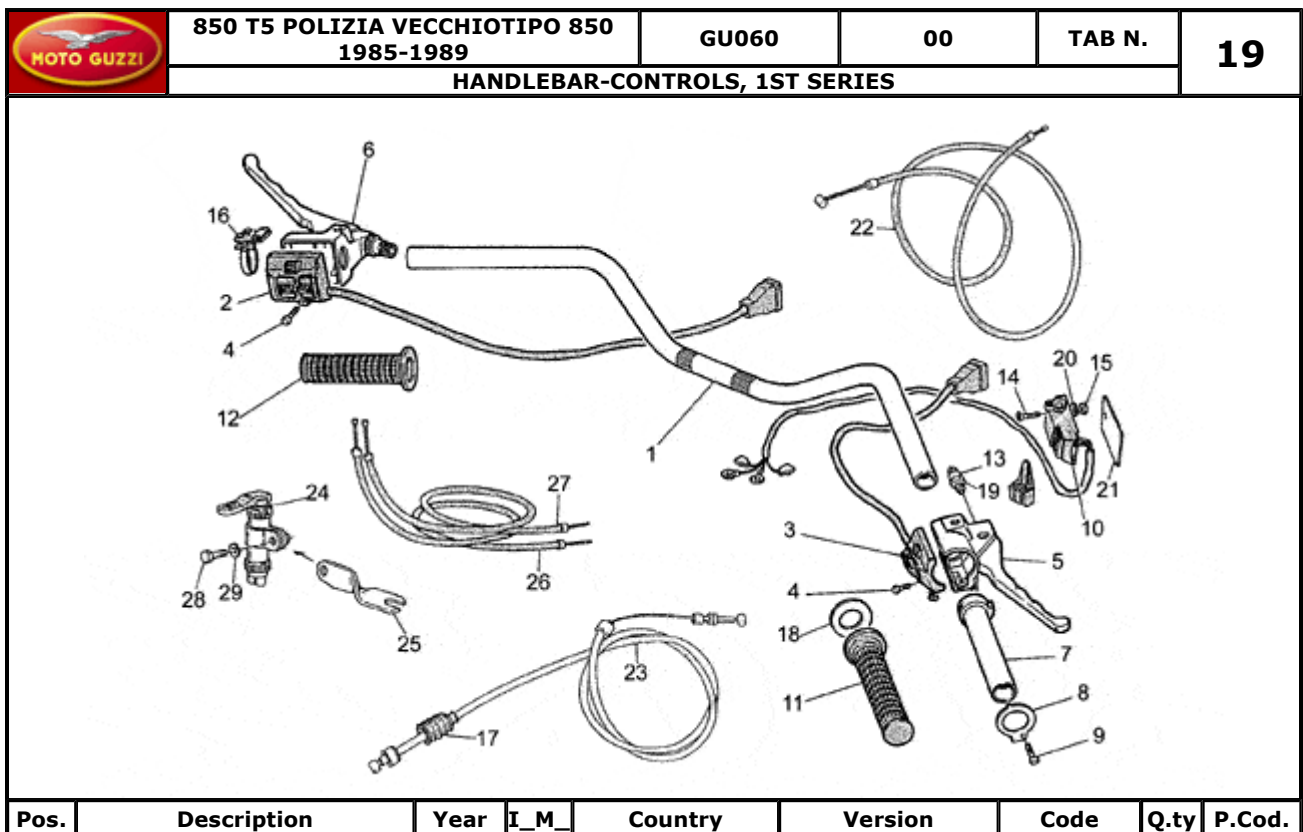

Pos.	Description	Year	I_M	Country	Version	Code	Q.ty	P.Cod.
1	Handlebar	-	-	-	-	GU30600310	1	
2	LH lights selector	-	-	-	-	GU28738040	1	
3	RH lights selector	-	-	-	-	GU28750340	1	
4	Hex socket screw M6x12	-	-	-	-	GU98692312	2	
5	Front brake lever	-	-	-	-	GU28605400	1	
6	Clutch lever control	-	-	-	-	GU28605500	1	
7	Throttle pipe	-	-	-	-	GU65603800	1	
8	Cover	-	-	-	-	GU28603600	1	
9	Screw	-	-	-	-	GU98250405	1	
10	Siren-light controls	-	-	-	-	GU28756481	1	
11	RH hand grip	-	-	-	-	GU14603500	1	
12	LH hand grip	-	-	-	-	GU14603000	1	
13	Brake light switch	-	-	-	-	GU28741100	1	
14	Screw	-	-	-	-	GU98270420	1	
15	Nut	-	-	-	-	GU92602204	1	
16	Support	-	-	-	-	GU18504080	1	
17	Cap	-	-	-	-	GU17093850	1	
18	Nylon washer	-	-	-	-	GU28604645	1	
19	Nut	-	-	-	-	GU28605100	1	
20	Washer	-	-	-	-	GU95129080	1	
21	Insert	-	-	-	-	GU28756645	3	
22	Throttle cable	-	-	-	-	GU28117511	2	
23	Clutch cable	-	-	-	-	GU28093011	1	
24	Starter lever	-	-	-	-	GU17133151	1	
25	Plate	-	-	-	-	GU28135660	1	
26	LH choke cable	-	-	-	-	GU17133550	1	
27	RH choke cable	-	-	-	-	GU17133560	1	
28	Screw	-	-	-	-	GU98074216	1	
29	Washer	-	-	-	-	GU95024216	1