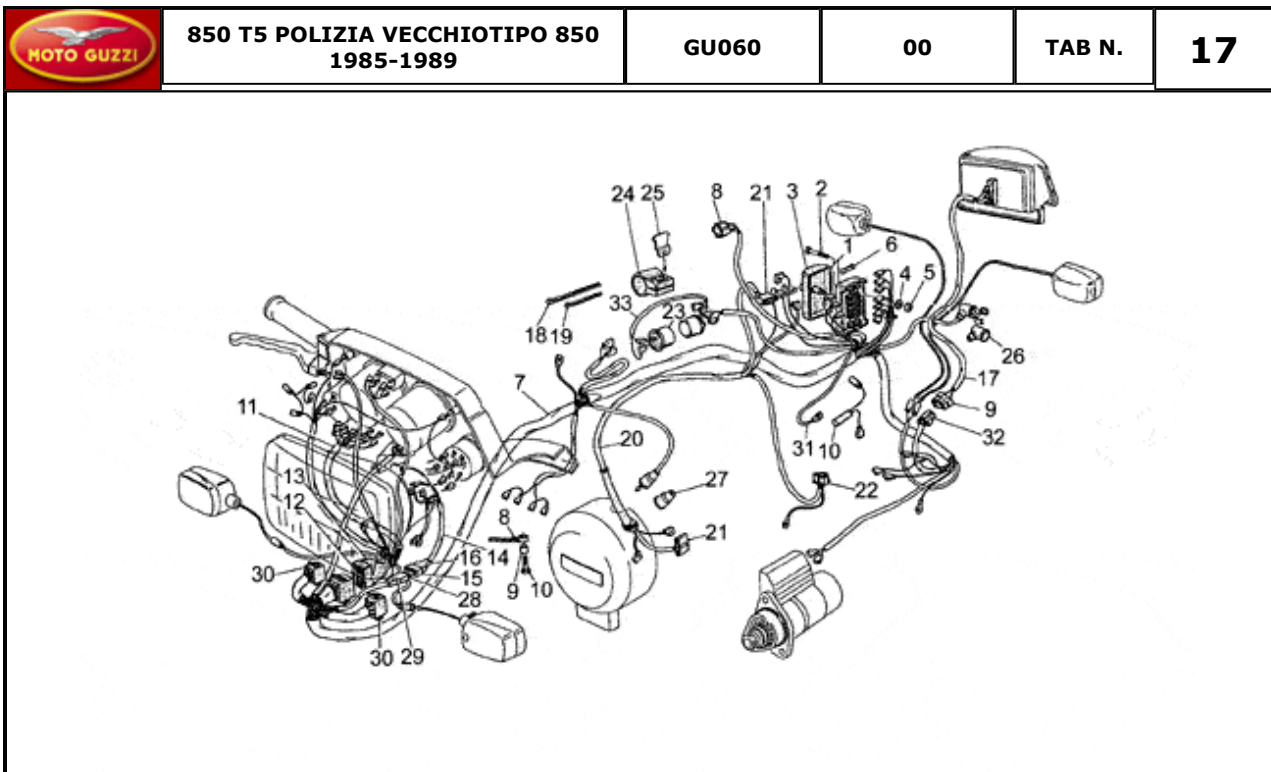

Pos.	Description	Year	I_M_	Country	Version	Code	Q.ty	P.Cod.
1	Rubber fuse box	-	-	-	-	GU17743000	1	
2	Screw	-	-	-	-	GU98202530	2	
3	Cover	-	-	-	-	GU17743100	1	
4	Washer	-	-	-	-	GU95000205	2	
5	Nut	-	-	-	-	GU92630105	2	
6	Fuse 16A	-	-	-	-	GU17742550	6	
7	Electrical system	-	-	-	2A	GU28747145	1	
	Electrical system	-	-	-	1A	GU28747140	1	
8	Connector	-	-	-	-	GU19732400	1	
9	Connector	-	-	-	-	GU14756152	1	
10	Resistance	-	-	-	-	GU28727200	1	
11	Dashboard cable	-	-	-	-	GU28747245	1	
12	Connector 15 vie	-	-	-	-	GU14756251	1	
13	Cap	-	-	-	-	GU17756000	1	
14	Headlight wiring w/harness	-	-	-	-	GU14747455	1	
15	4-way connector	-	-	-	-	GU17755860	1	
16	Cap	-	-	-	-	GU17755783	1	
17	Taillight wiring harn.	-	-	-	-	GU28747350	1	
18	Hose clamp 3,6x20,6	-	-	-	-	GU14609650	32	
19	Hose clamp 2,4x92	-	-	-	-	GU49609601	3	
20	Alternator-regulator wiring	-	-	-	-	GU28726300	1	
21	Connector 3 vie	-	-	-	-	GU61712500	2	
22	Connector	-	-	-	-	GU61712600	1	
23	Flasher unit	-	-	-	-	GU17750520	2	
24	Block	-	-	-	-	GU17751200	1	
25	Plate	-	-	-	-	GU17750400	1	
26	Cap	-	-	-	-	GU12735100	1	
27	Cap	-	-	-	-	GU12717600	1	
28	4-way connector	-	-	-	-	GU17756160	1	
29	Cap	-	-	-	-	GU17756060	1	
30	Connector 9 vie	-	-	-	-	GU65723001	2	
31	Wire	-	-	-	-	GU28749400	1	
32	Connector 3 vie	-	-	-	-	GU14756250	1	
33	Wiring	-	-	-	-	GU18720150	1